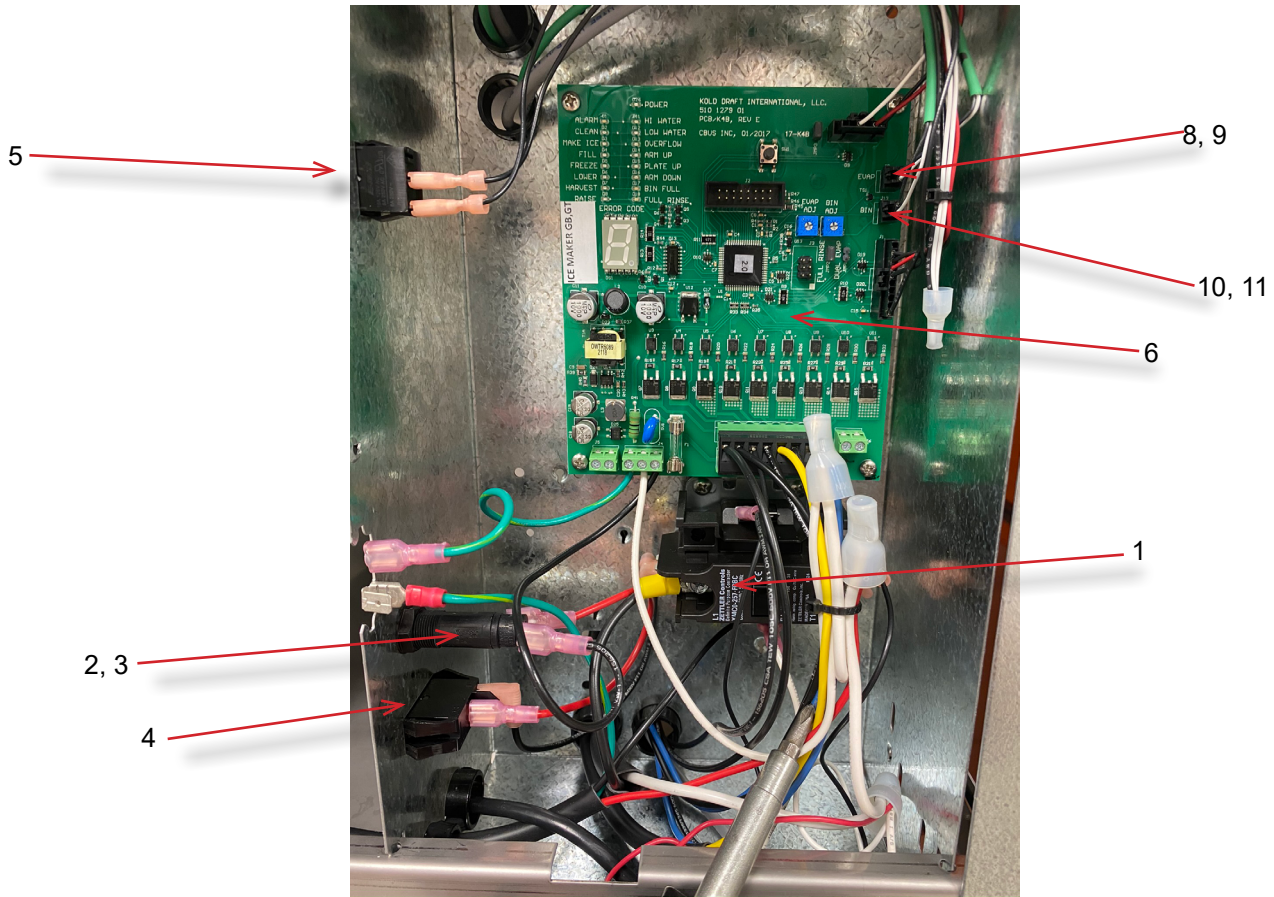

Service Parts List for Model BC0530

Control Box

Item	Part Number	Description
1	02-5131-05	Contactors
2	02-5131-26	Fuse Holder with Fuse
3	02-5131-11	Fuse Only
4	02-5131-15	On-Off Switch
5	02-5131-14	Ice Clean Switch
6	02-5131-29	Controller
7	02-5131-18	Control Box Cover (not shown)
8	02-5131-27	Evaporator Probe
9	02-5131-40	Evaporator Probe Clip
10	02-5131-28	Bin Probe 1.8
11	02-5131-38	Bin Probe Holder