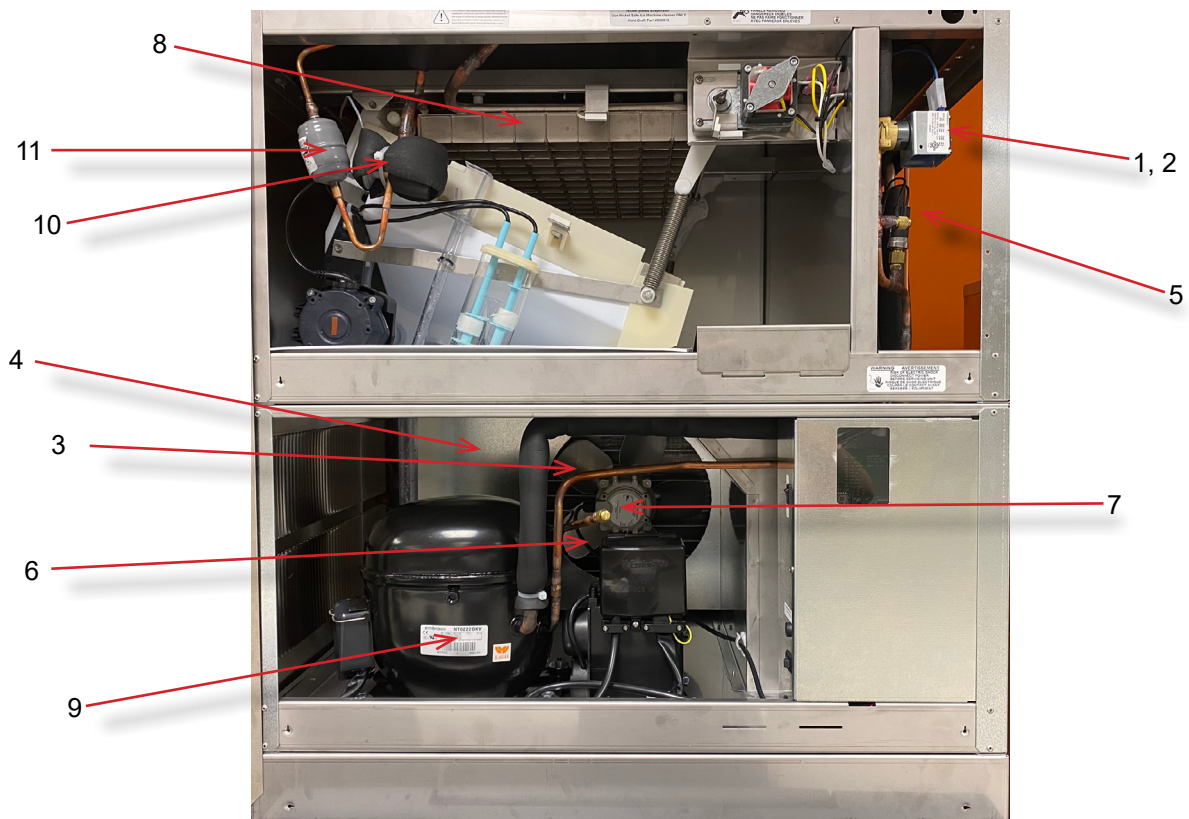

Service Parts List for Model BC0530

Contents

Cabinet	Page 2
Refrigeration System.....	Page 3
Water System and Mechanics.....	Page 4
Control Box	Page 5

Scotsman[®]
BIG CUBE

Service Parts List for Model BC0530

Cabinet

Item	Part Number	Description
1	02-5131-23	Top panel
2	02-5131-24	Front panel
3	02-5131-19	Left panel
4	02-5131-20	Right panel

Service Parts List for Model BC0530

Refrigeration System

Item	Part Number	Description
1	02-5131-01	Hot Gas Valve
2	02-5131-02	Coil, Hot Gas Valve
3	02-5131-03	Fan Blade
4	02-5131-04	Condenser-Air Cooled
5	02-5131-06	High Pressure Cut Out
6	02-5131-08	Fan Motor Support
7	02-5131-16	Fan Motor
8	02-5131-25	Evaporator
9	02-5131-35	Compressor
10	02-5131-58	Expansion Valve with Drier
11	02-5131-59	Filter Drier
12	02-5131-43	Evaporator Shim Set (not shown)
13	02-5131-44	Evaporator Spacer Set (not shown)

Service Parts List for Model BC0530

Water System and Mechanics

24 18 17 20 16 19 13 22 10 9 7 3, 4, 5 11 12
 21 23 22 10 9 7 3, 4, 5 14 15

2 1

Item	Part Number	Description
1	02-5131-17	Water Valve
2	02-5131-12	Water Supply Tube
3	02-5131-07	Cam Pin (2 Pack)
4	02-5131-53	Cam Shaft
5	02-5131-52	Cam Shaft Bracket
6	02-5131-50	Cam Shaft Shim Set (not shown)
7	02-5131-56	Front Cam with Spring
8	02-5131-54	Rear Cam with Spring (not shown)
9	02-5131-51	Spring (2 per pack)
10	02-5131-55	Spring Boss
11	02-5131-09	Actuator Motor
12	02-5131-10	Actuator Motor Capacitor
13	02-5131-34	Magnetic Plate Switch Kit
14	02-5131-36	Magnetic Cam Switch Kit
15	02-5131-21	Ice Deflector Kit
16	02-5131-13	Drain Pan
17	02-5131-37	Drain Tube
18	02-5131-22	Water Tank
19	02-5131-30	Water Level Assembly
20	02-5131-39	Water Level Tube
21	02-5131-33	Water Pump
22	02-5131-45	Water Plate
23	02-5131-46	Water Deflector
24	02-5131-48	Water Plate Hinge Set
25	02-5131-49	Water Distributor Tube (not shown)
26	02-5131-47	Water Plate Plug (12 pack) (not shown)
27	02-5131-41	Water Dist. Tube End Cap (not shown)
28	02-5131-57	Hose Kit (not shown)